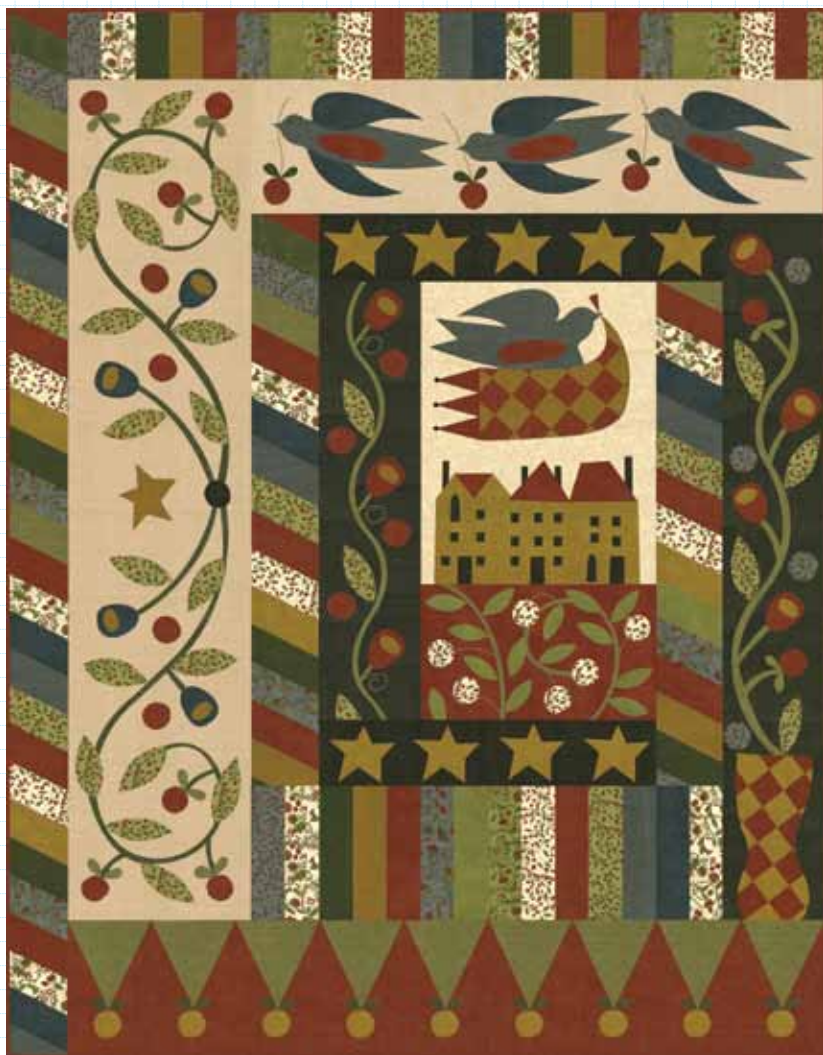

rosehips and sweet briar flannels

COLLECTION

On the west side of my home are rose bushes that must be at least 30 years old. I loved them in the summer & I love them in the fall. Rosehips remind me of fall, school, staying in by a fire. It's the season to stop and contemplate your year. I just wanted to design warm cozy flannels for the cooler weather. Stitching the textures with needle & thread seemed to be the perfect combination.

Kathy Schmitz

SWEET HOME ROAD QUILT — # KS 1002/KS 1002G FINISHED SIZE 50" x 62"

6000 11F

6001 11F

5746 12F

6003 12F

5746 11F

6003 11F