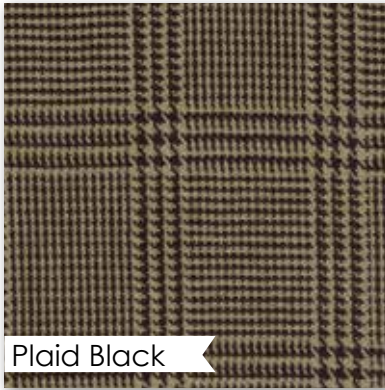

12813 34

Houndstooth Navy

12813 35

Herringbone Navy

12813 33

Solid Navy

12813 36

Herringbone Brown

12813 18

Plaid Golden

12813 21

Houndstooth Brown

12813 16

Plaid Black

12813 39

Herringbone Black

12813 40

Plaid Golden

12813 20

MS 1609/ MS 1609G Grand Haven Table Topper Size: 16" x 40"

Plaid Brown

12813 19

MS 1610/ MS 1610G Gridiron Glory Table Topper Size: 16" x 40"

Plaid Brown