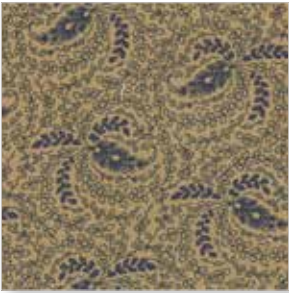

## Minick & Simpson

FEBRUARY 2019 DELIVERY

MS 1803 / MS 1803G  
Our Best Friends Dog Size: 20" x 20"

MS 1803 / MS 1803G  
Our Best Friends Cat Size: 20" x 20"

For Polly and Laurie, inspiration often comes from their native Michigan. Crystal Lake in upper Michigan is known for its vibrant blue water, and for the spectacular sunsets that can be seen from its shores, hues included in this new collection. We hope the clear, vivid colors of Crystal Lake will inspire you to make a few new favorite quilts.

14875 14

14748 124

14876 14

14875 15 \*

14870 16

14872 16 \*

14874 16

14748 126

14873 16

14876 16 \*

14877 16 \*

14875 16 \*

14873 15 \*

14877 15

14877 14 \*

14872 14 \*