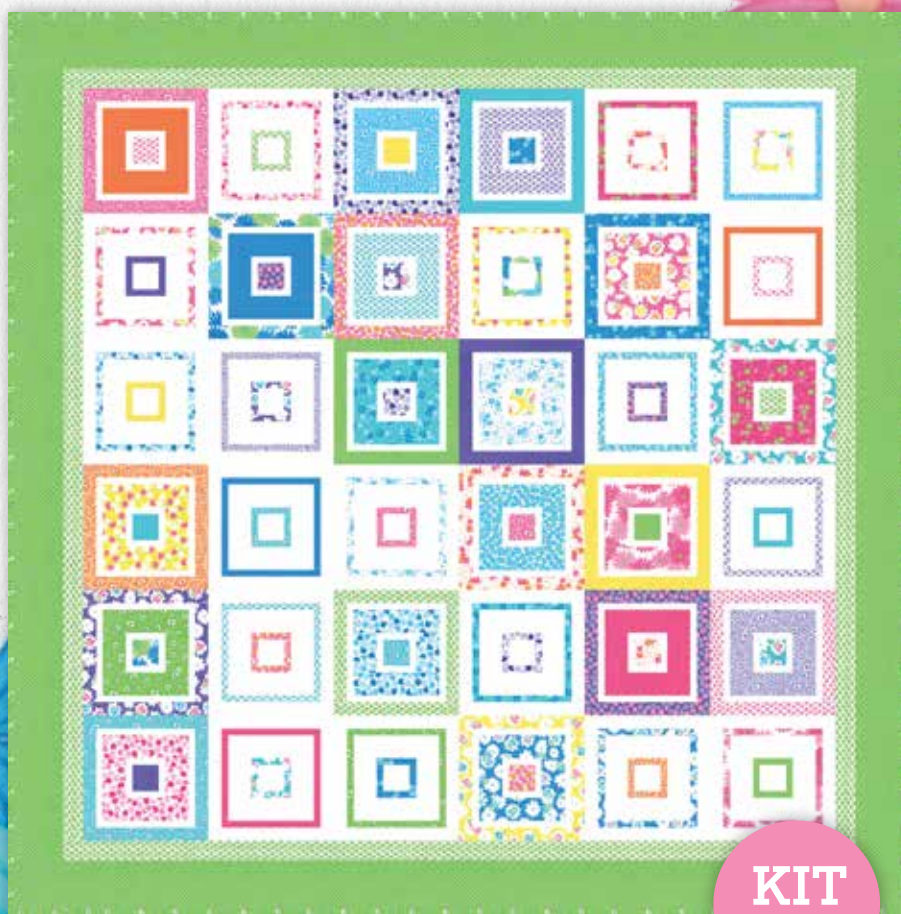

FIDDLE DEE DEE...IT WAS MEANT TO BE!

## ME & MY SISTER DESIGNS

Have you ever felt like letting all your daily worries melt away with three simple words?

Fiddle Dee Dee!

Not a care in the world and the future looks bright!

Fun, bright and colorful prints that just say happy!