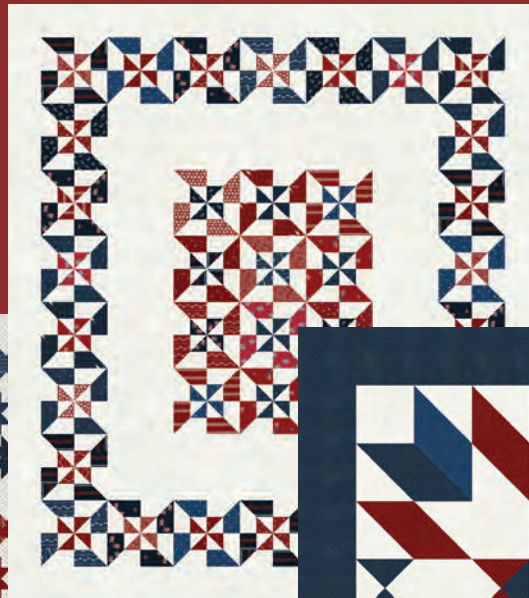

**DECEMBER 2023 DELIVERY**

*moda*  
FABRICS + SUPPLIES®

All patterns are included in the book,  
American Gatherings II PR1020

1861 65" x 81" Version with Border also available

Proud American 64" x 79"

American Dream 60" x 67"

American Star 68" x 68" & Table Mat 24" x 24"

Dawn's Early Light 93" x 93"

American Tribute 32" x 36"

Patriotic Star 72" x 72"

American Barn Star 72" x 72"