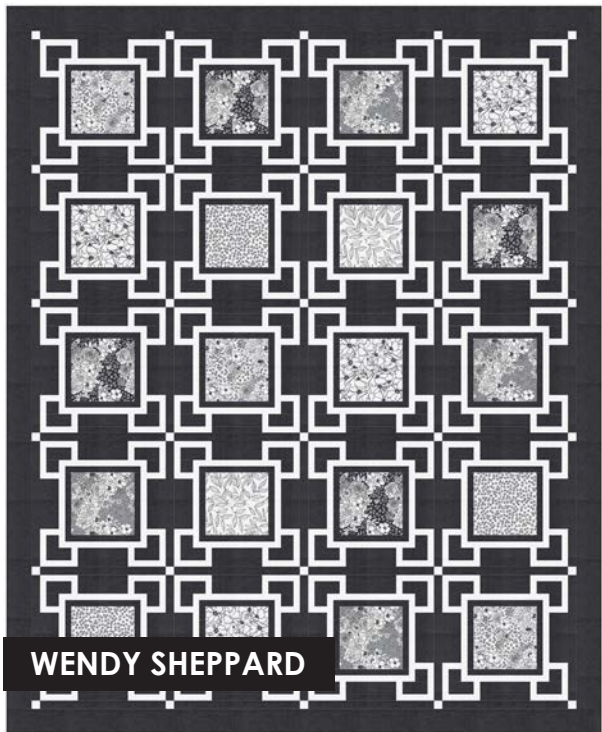

**CREATE**  
BY ALLI K DESIGN &  
AUGUST DELIVERY

WENDY SHEPPARD

**WS 13** Squares Surrounding Squares  
Dark 71" x 87"

**WS 13** Squares Surrounding Squares  
Light 71" x 87"

## BELLA SOLID COORDINATES

98

99

184

DLL 170 Dreamers 68" x 72"

Squares are  
 Approx. 8" x 8"

Approx. 13.5" x 22"

Approx. 14.5" x 22"

"Making Cool Things" Approx. 11.5" x 4.75" "Made With Love" Approx. 4" x 4.75"

**11520 11** Panel measures approx. 24" x 44"

11520 **Asst. 15** **Asst. 10** **AB** **F8** **JR** **LC** **MC** **PP** **AUGUST DELIVERY**