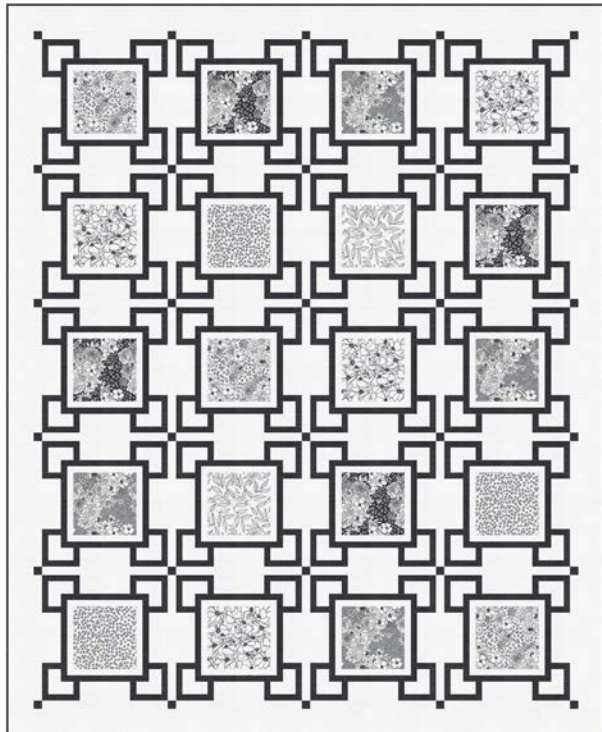

**CREATE**  
BY ALLI K DESIGN &  
AUGUST DELIVERY

WENDY SHEPPARD

**WS 13** Squares Surrounding Squares  
Dark 71" x 87"

**WS 13** Squares Surrounding Squares  
Light 71" x 87"

## BELLA SOLID COORDINATES

98

99

184

DLL 170 Dreamers 68" x 72"

Squares are  
 Approx. 8" x 8"

Approx. 13.5" x 22"

Approx. 14.5" x 22"

"Making Cool Things" Approx. 11.5" x 4.75" "Made With Love" Approx. 4" x 4.75"

**11520 11** Panel measures approx. 24" x 44"

11520 **Asst. 15** **Asst. 10** **AB** **F8** **JR** **LC** **MC** **PP** **AUGUST DELIVERY**