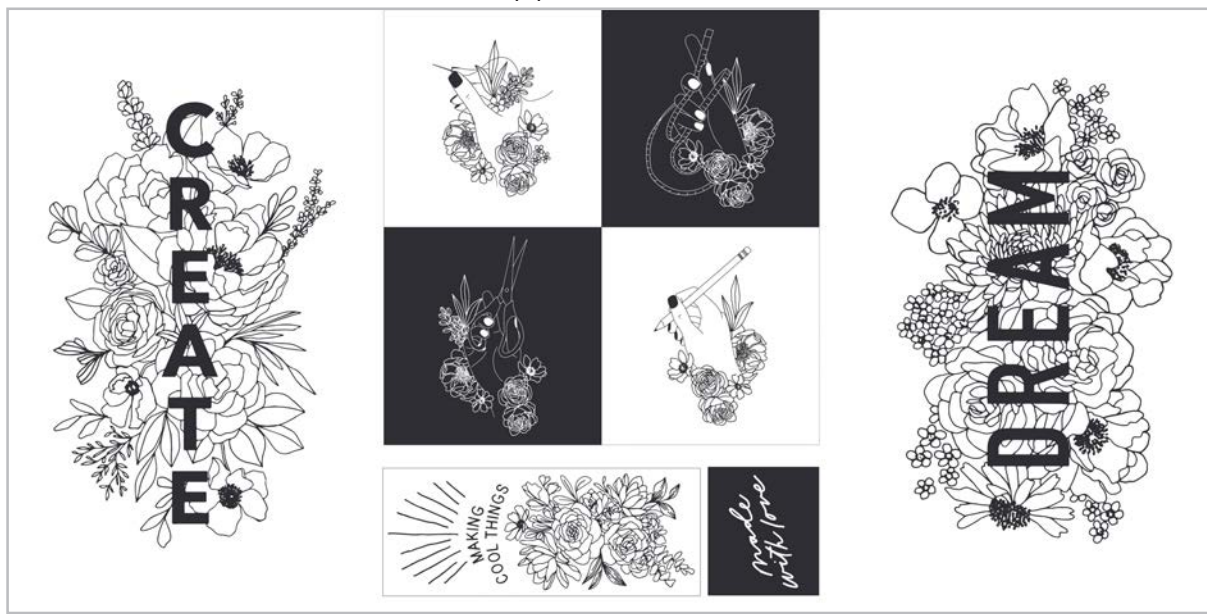

Squares are  
 Approx. 8" x 8"

Approx. 13.5" x 22"

Approx. 14.5" x 22"

"Making Cool Things" Approx. 11.5" x 4.75" "Made With Love" Approx. 4" x 4.75"

**11520 11** Panel measures approx. 24" x 44"

11520 **Asst. 15** **Asst. 10** **AB** **F8** **JR** **LC** **MC** **PP** **AUGUST DELIVERY**