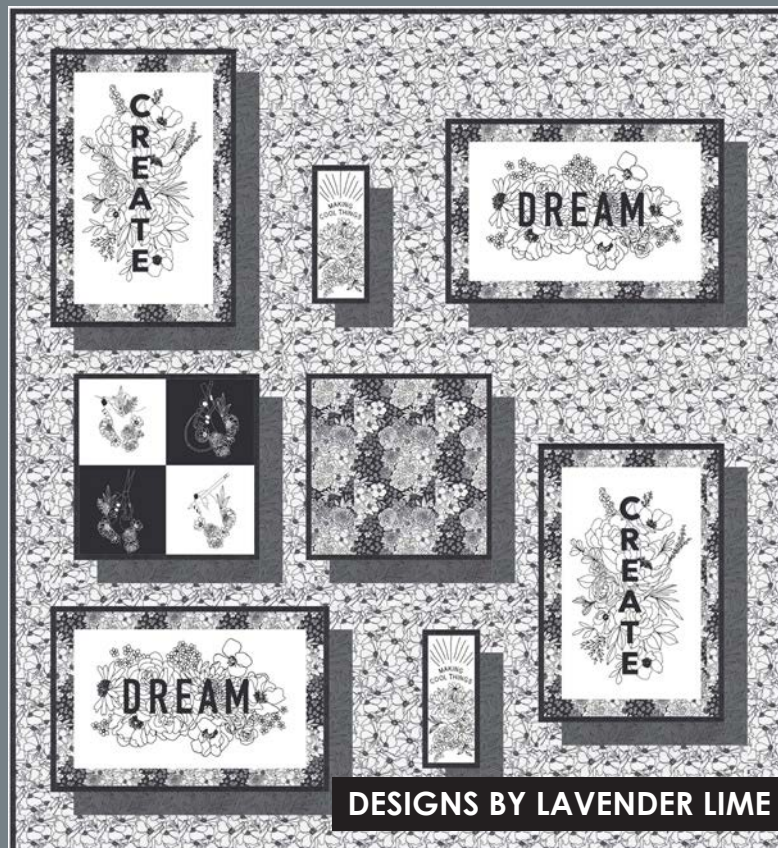

**CREATE**  
BY ALLI K DESIGN &  
AUGUST DELIVERY

WENDY SHEPPARD

**WS 13** Squares Surrounding Squares  
Dark 71" x 87"

**WS 13** Squares Surrounding Squares  
Light 71" x 87"

# CREATE

BY ALLI K DESIGN AK

Creative people tend to have their hands in a lot of different types of art. This collection, *Create*, celebrates that!

Striving to always be blooming, to always be dreaming, and to always be creating.

## BELLA SOLID COORDINATES

98

99

184

DLL 170 Dreamers 68" x 72"

# CREATE

BY ALLI K DESIGN AK

**AUGUST  
DELIVERY**

11525 11

11523 11

11524 11

11522 11

11521 11