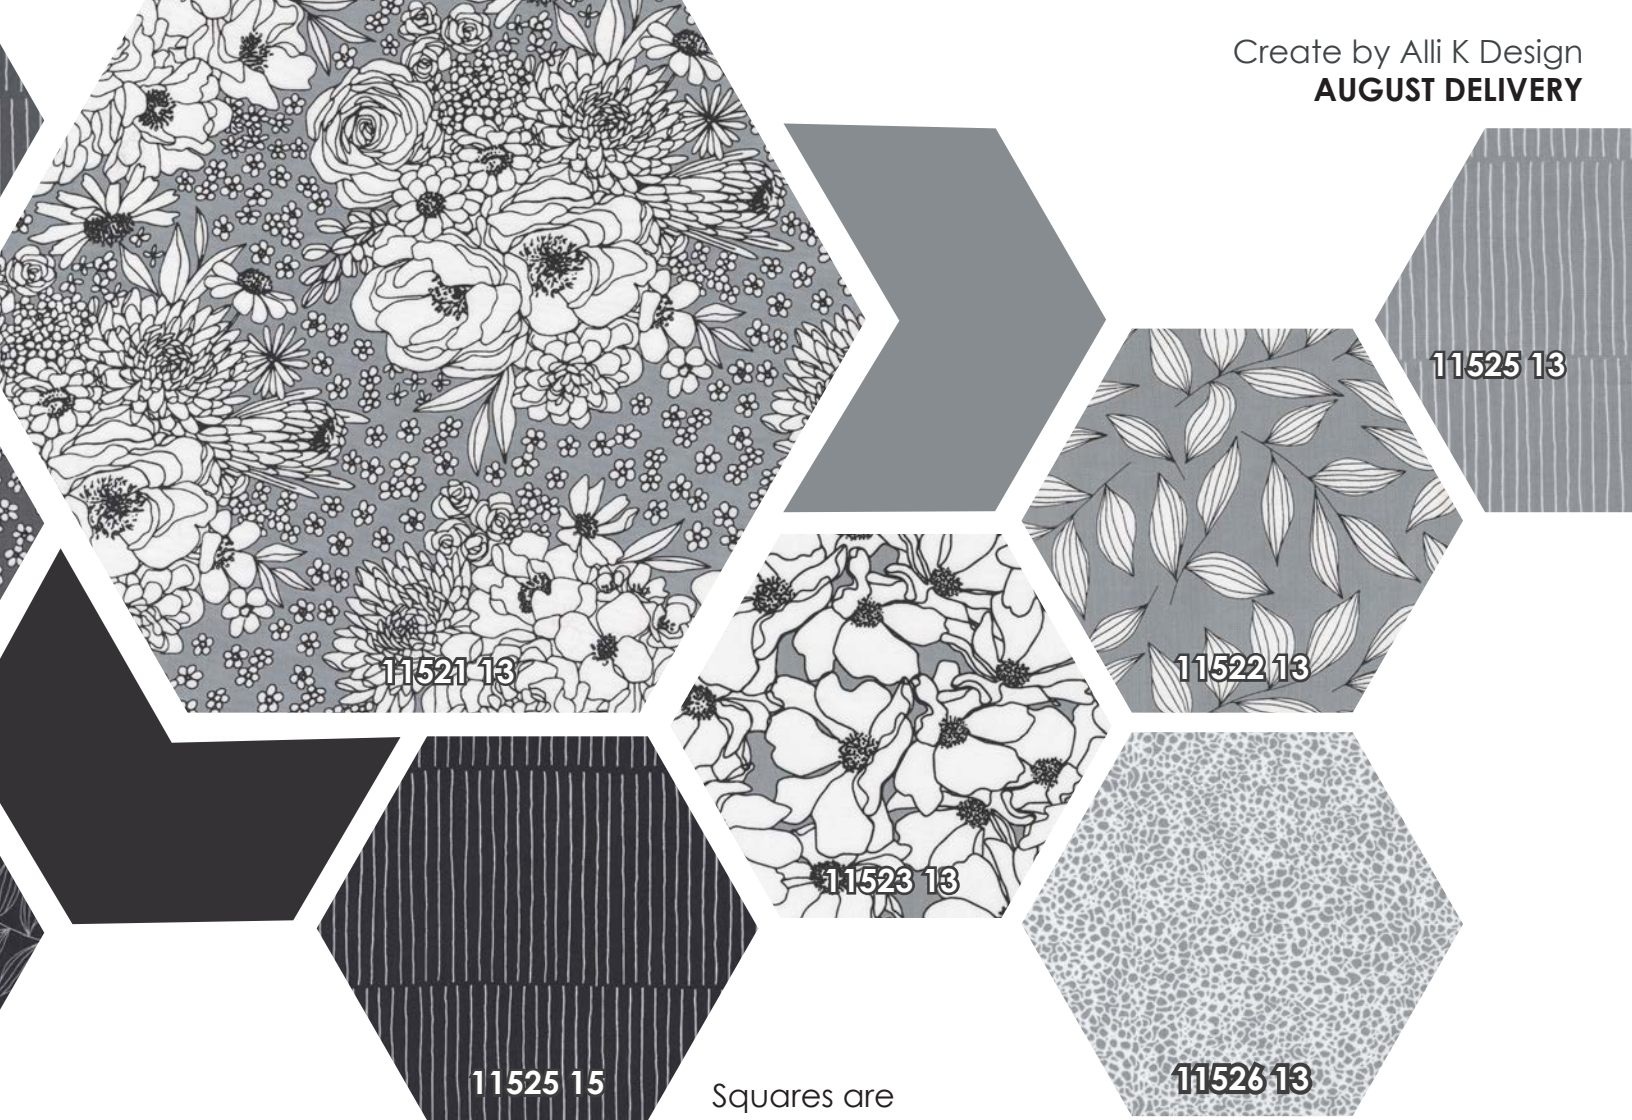

11524 15

11522 25

11525 14

11524 14

11522 26

11525 25

11526 15

*moda*  
FABRICS + SUPPLIES®

Squares are  
 Approx. 8" x 8"

Approx. 13.5" x 22"

Approx. 14.5" x 22"

"Making Cool Things" Approx. 11.5" x 4.75" "Made With Love" Approx. 4" x 4.75"

**11520 11** Panel measures approx. 24" x 44"

11520 **Asst. 15** **Asst. 10** **AB** **F8** **JR** **LC** **MC** **PP** **AUGUST DELIVERY**