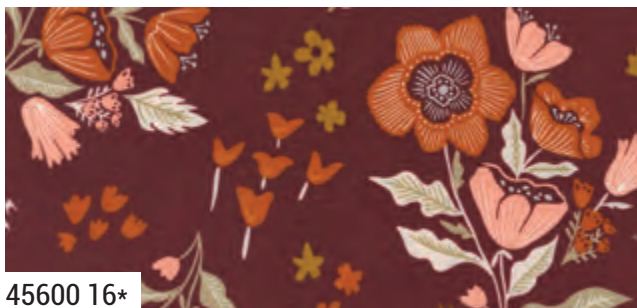

**QUILT BLOCK
DOOR MAT**

FS1026 Navy Min 1

JANUARY 2024 DELIVERY

45609 11

36" x 44" • Large Blocks: 22" x 22" • Small Blocks: 14" x 14"

JULY 2024 DELIVERY

Bella Solid Coordinates

45600