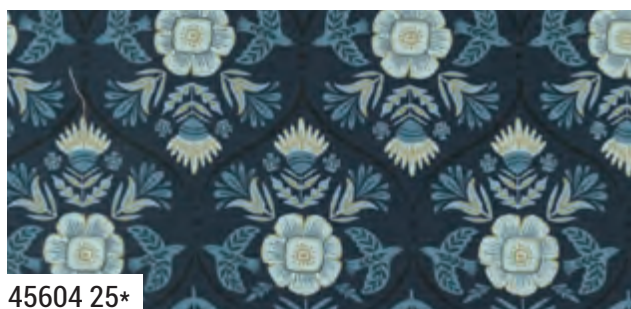

**QUILT BLOCK
DOOR MAT**

FS1026 Navy Min 1

JANUARY 2024 DELIVERY

45609 11

36" x 44" • Large Blocks: 22" x 22" • Small Blocks: 14" x 14"

JULY 2024 DELIVERY

Bella Solid Coordinates

45600