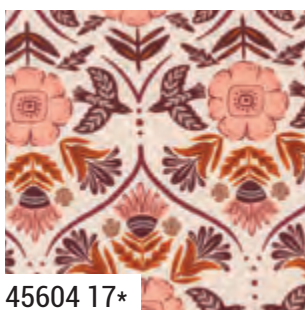

**QUILT BLOCK
DOOR MAT**

FS1026 Navy Min 1

JANUARY 2024 DELIVERY

45609 11

36" x 44" • Large Blocks: 22" x 22" • Small Blocks: 14" x 14"

JULY 2024 DELIVERY

Bella Solid Coordinates

45600