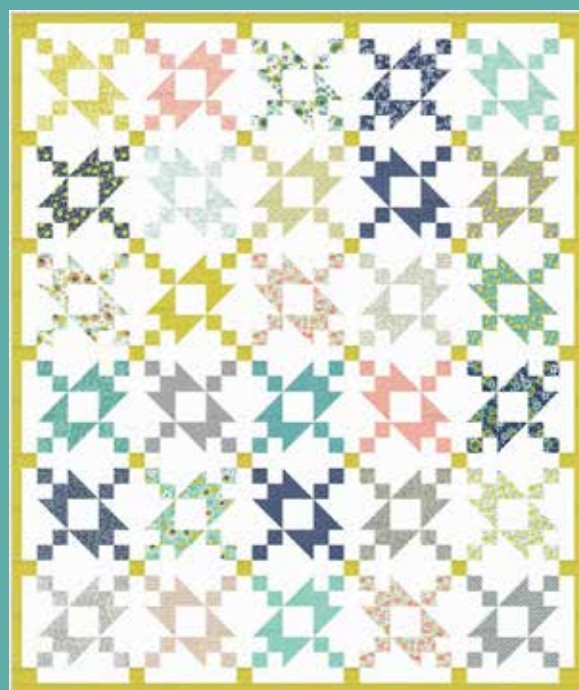

MORNING LIGHT

Linzee Kull McCray @seamswrite

There is always room for beauty.

Patterns by Clark Street Quilts

CSQ 112 Spring Migration
63" x 72" F8 Friendly

KIT
23340

CSQ 113 Positive Charge
75" x 89" LC Friendly