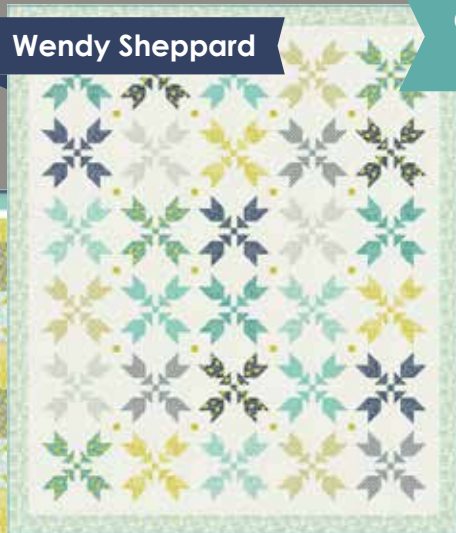

- Linzee

CAC 115 Knick Knacks 76" x 76"

WS 35 Skylark 69" x 81"

Wendy Sheppard

[Click Here To Shop This Collection!](#)

Crabtree Arts Collective

CAC 122 Stairway to the Stars
54" x 66"

WS 41 Tea Cats
74" x 74" LC Friendly

MORNING LIGHT

Linzee Kull McCray @seamswrite

PORCELAIN
9900 182

AGUA
9900 34

GRAY
9900 83

BELLA SOLID COORDINATES

moda FABRICS + SUPPLIES®

JANUARY DELIVERY