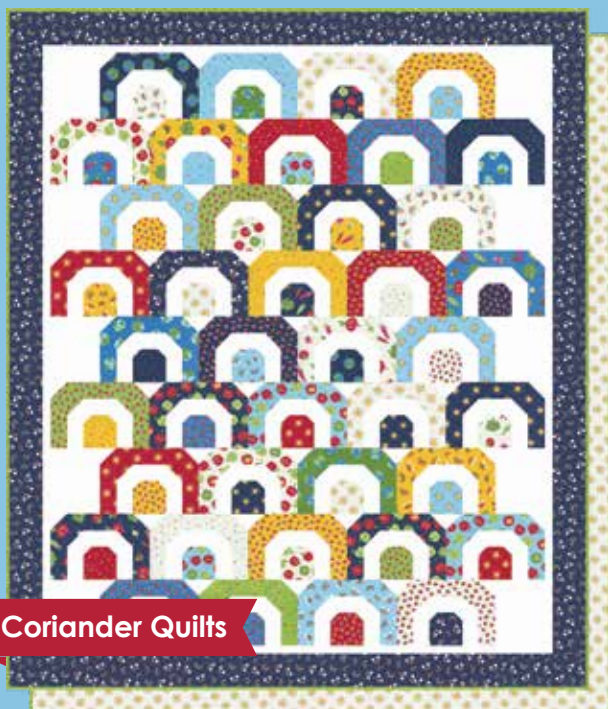

Rainbow Garden

Abi Hall

WEB PATTERN

WEB PATTERN Cake Mix & Match with Cake Mix 12
61" x 71" LC Friendly
Suggested Quilt Back - Stock#: 35364 15

WEB PATTERN

Cake Mix & Match Baby Size
with Cake Mix 12
40" x 40" LC Friendly

DECEMBER DELIVERY

moda FABRICS + SUPPLIES®

Click Here To Shop This Collection!

Coriander Quilts

CQ 137 Rainbows

70" x 82" JR and PP Friendly

Suggested Quilt Back - Stock#: 35363 11

Cluck Cluck Sew