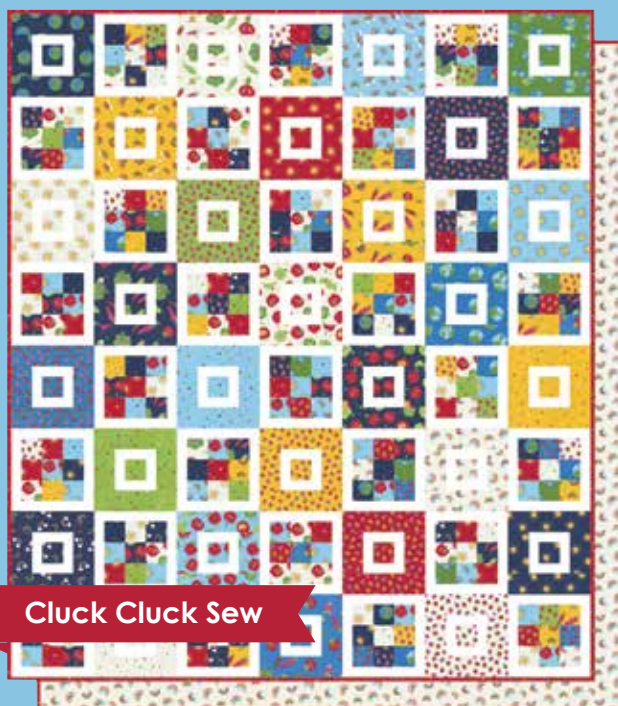

DECEMBER DELIVERY

moda FABRICS + SUPPLIES®

Click Here To Shop This Collection!

Coriander Quilts

CQ 137 Rainbows

70" x 82" JR and PP Friendly

Suggested Quilt Back - Stock#: 35363 11

Cluck Cluck Sew

CCS 122 Shortcake

56" x 64" JR Friendly

Suggested Quilt Back - Stock#: 35362 11

Rainbow Garden

OFF WHITE
9900 200

35360 11

35362 11

35363 11