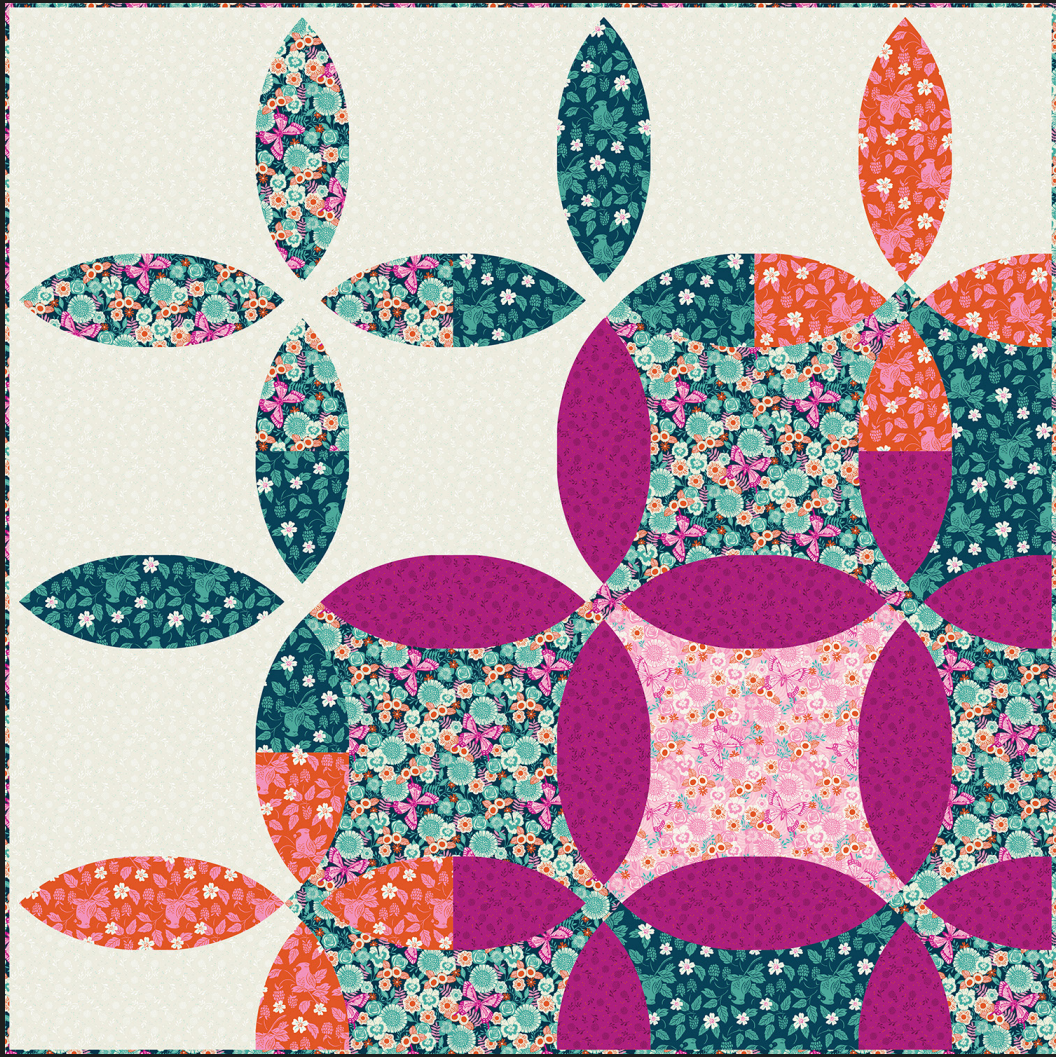

SUCCULENT RS5027 107M

BLACK RS5027 61M

FIRE RS2005 19M

TWILIGHT RS2005 35M

BERRY RS2065 30

GALAXY RS2065 21M

BLACK RS2065 20

WCS 003 Whole Circle Studio | Picnic Petals 63" x 63"