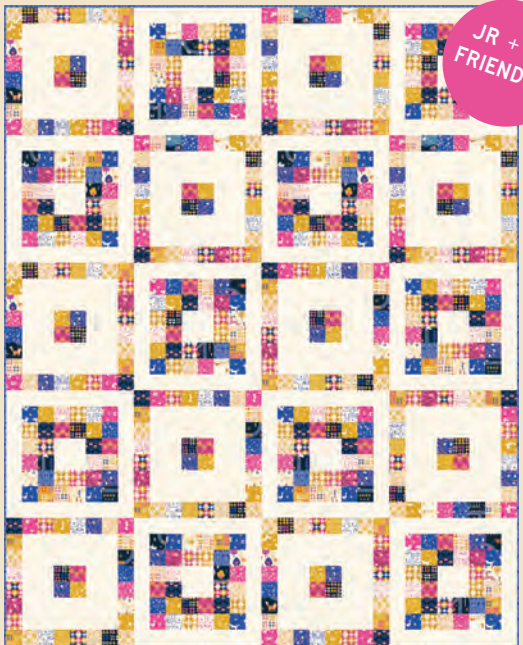

BLUE RIBBON RS5027 104M

TEAL NAVY RS5027 55M

PHM 112
62" x 62"

Penelope Handmade
Madeline

CKQ 2410
63" x 72"

Copper Kettle Quilts
Waveform

CKQ 2409
64" x 80"

Copper Kettle Quilts
Jelly Squares

SMA 106 Sew Mariana | Polaris

66" x 91"

PPP 41 Pen + Paper Patterns | Snap Happy

52½" x 61½"

HCD 011 Holly Clarke Design | Brass Ring Quilt

60" x 60"

HCD 019 Holly Clarke Design | Teddy Bear Paw

70" x 70"